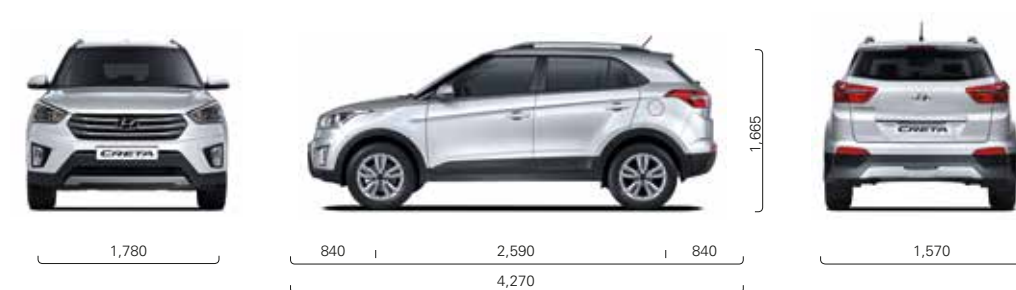

Exterior Colours - Czech

POLAR WHITE SLEEK SILVER RED PASSION MYSTIC BLUE STAR DUST

Interior Trim - Two Tone

BLACK LEATHER LIGHT GREY LEATHER

Dimensions

Disclaimer: Please note that some of the images contained in this brochure may not be available in South Africa as these images are sourced from Hyundai Motor Corporation global marketing channel and are for marketing purposes only. For exact models, specifications and colours – please consult your Hyundai dealer. Some of the equipment illustrated or described in this catalogue may not be supplied as standard equipment and may be available at extra cost. Hyundai Motor Corporation reserves the right to change specifications and equipment without prior notice. The colour plates shown may vary slightly from the actual colours due to the limitations of the printing process. Please consult your dealer for full information and availability on colour and trims. Fuel consumption* figures quoted are obtained under specific test conditions, they may not be achieved under 'real world' driving conditions. However, the figures serve as a means of comparing models of a similar type.

Light the way in a Creta

The launch of the all-new Hyundai CRETA signals the arrival of a true game-changer in the SUV segment. Setting new standards for styling, dynamic performance, comfort and safety, the all-new CRETA is more compact, more versatile and more practical than ever.

Stylish, Compact and Irresistible

An iconic interior style that's simple and sporty, the all-new CRETA boasts premium two-tone leather seating that's finished with extra-fine stitching. Furthermore, the exterior design features standard 16-inch steel wheels that not only enhance handling for better fuel efficiency, but look good while doing it.